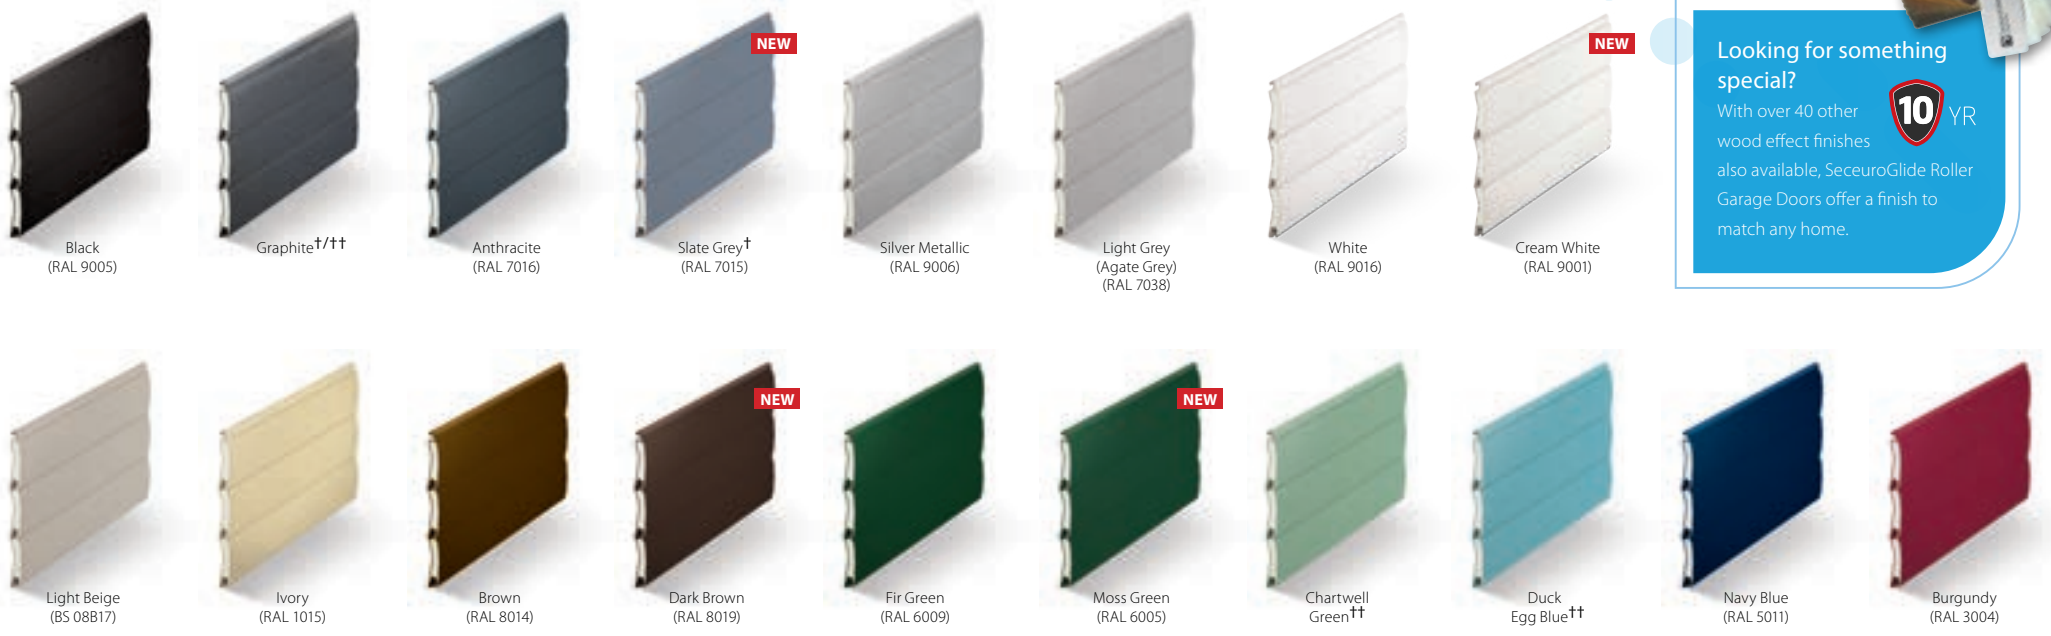

Colours.

This is where you can truly create your ideal garage door. Available in any RAL colour or BS colour, SeceuroGlide Roller garage Doors provide the opportunity to match your door to your windows, front door or even your car! Here are some of our most popular finishes.

Standard Colours