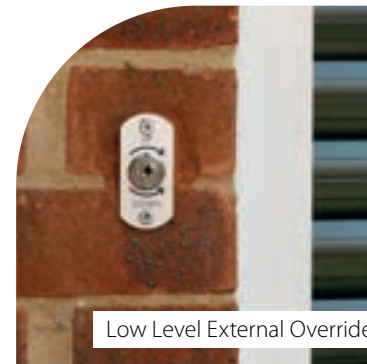

Remote control Keypad

Remote control keypad

(SeceuroGlide Original and SeceuroGlide Compact only)

The remote control key pad provides you with a secure, alternative option for controlling your door. Suitable for external installation, this wireless controller offers convenience without compromising security.

Powder coated end plates

When you order a half or full box enjoy complimentary powder coated end plates to ensure your door is fully matched. Plus, when you choose one of our woodgrain colours this is complimentary regardless of box choice and will be done in a colour closely resembling your door.

Full box

A full box completely conceals the roll. This option allows SeceuroGlide Original, LT and SeceuroGlide Compact doors to be fitted outside the garage. Boxes are supplied in white or brown as standard. They can also be supplied in any of the plain colour finishes for an additional surcharge.

Low level external override kit

(SeceuroGlide Original, LT and SeceuroGlide Compact only)

The low level external override kit enables the door to be opened manually in emergencies from both the inside and outside of the garage. If the garage door is the only means of entry you will require a low level external override kit.

Low Level External Override