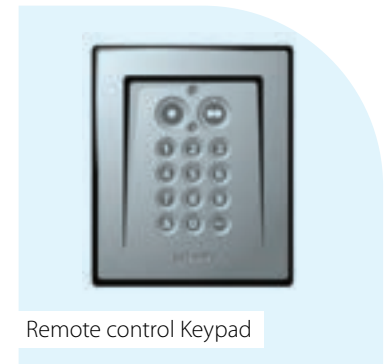

Low Level External Override

Remote control Keypad