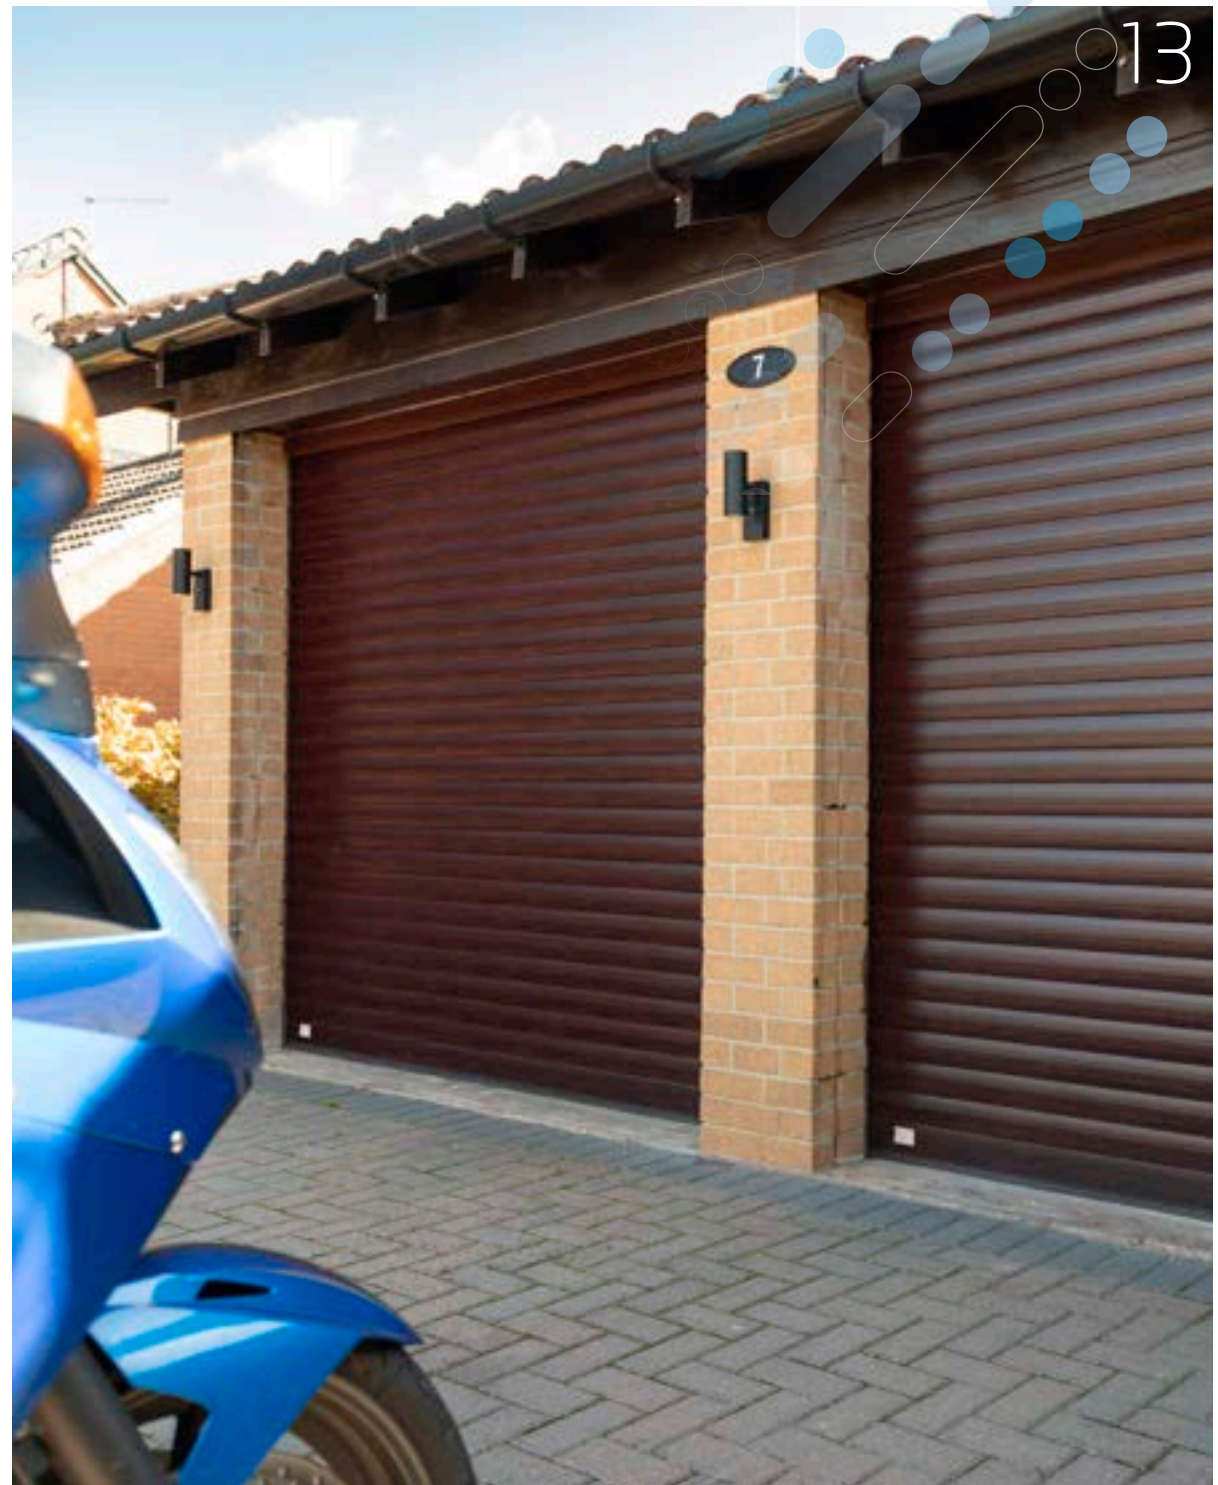

Our most secure garage door.

- Added protection for garages
- Police preferred specification
- Tested to issue 7 of the LPS 1175 burglary resistance standard
- Up to 7-year automation warranty
- Spans widths of up to 5200 mm
- Maximum height of 3500 mm
- Headroom required: 300 mm / 350 mm
- Exclusive high-security locking system
- Quiet running with innovative webbing system
- Available with an optional half or full box
- Steel end plates and fluted axle for greater strength