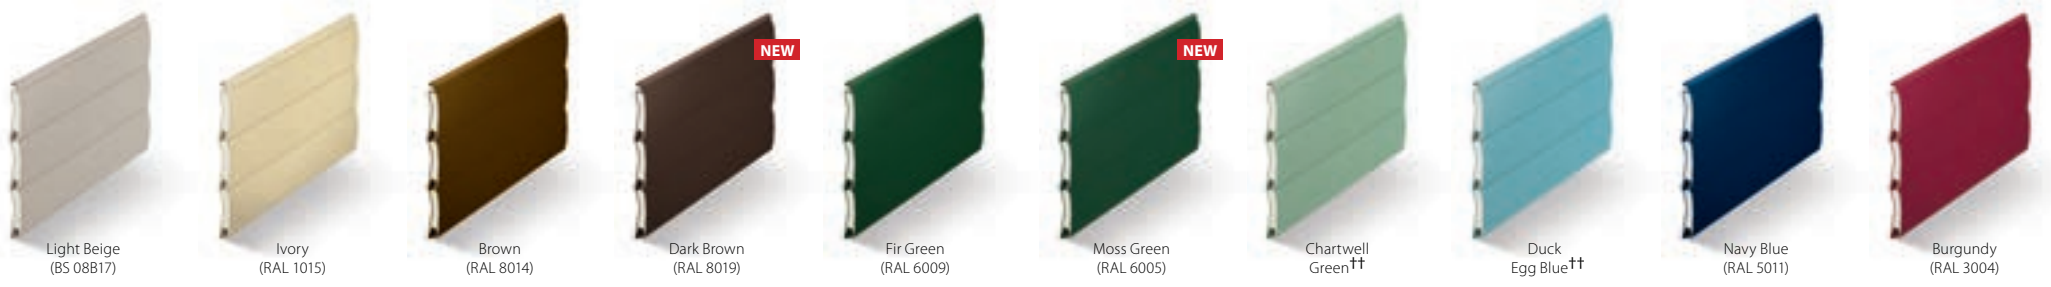

Colours.

This is where you can truly create your ideal garage door. Available in any RAL colour or BS colour, SeceuroGlide Roller garage Doors provide the opportunity to match your door to your windows, front door or even your car! Here are some of our most popular finishes.

Standard Colours 5 YR