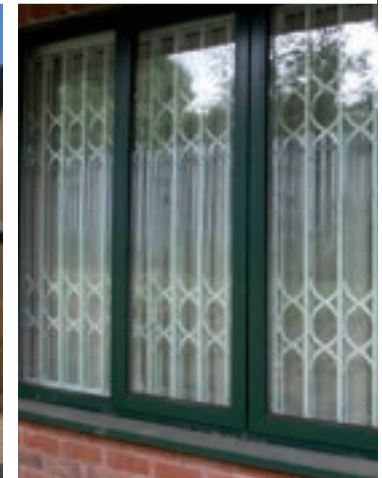

SeceuroShield 38 – White Finish