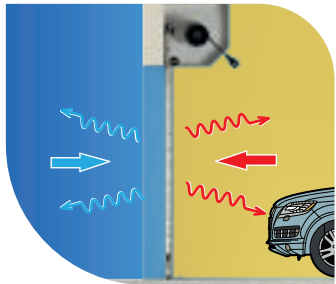

High grade, insulated materials are used to ensure a durable garage door, to protect against the elements.

As the weather gets colder and the nights draw in earlier, light and warmth become more important when using your garage.

The SeceuroGlide range helps retain heat within the garage.

In partnership with the Weather Defender

The optional SeceuroSeal helps reduce further water ingress, keeping the garage dry and clean from outside debris – even in the worst British weather. Fitted on the ground underneath the door, SeceuroSeal is ideal for garages with uneven floors or those that lie at the bottom of a sloping driveway.

When you think about it, your garage is an extension of your home, and it should not be treated much differently from any other room, particularly if the garage is attached to your property. The garage door is often seen as a weak link in the thermal envelope on any home, so choosing an insulated garage door will help to prevent the cold outside air from penetrating into your garage and surrounding living spaces.

Insulation

The CFC-free, foam-filled aluminium slats used in SeceuroGlide garage doors maximise the energy performance of the door, helping to retain heat within the garage and closing off the cold from outside. Insulated slats also boast noise-reducing properties – perfect if your garage is used as a hobby room or workshop. A typical U-value for the slat profiles used on an insulated roller garage door is $5.2 \text{ W} / \text{m}^2\text{K}$.

Lighting

SeceuroGlide lighting options provide the opportunity to have attractive outside lighting. Discreetly fitted as a down light this enhancement to your garage can be programmed to turn on and off automatically in accordance with when you use your garage, or can be left on to allow additional lighting to your outside area, for up to 12 hours. The SeceuroGlide Plus control unit benefits from a built-in courtesy light, helping to light up the inside of your garage.

“The difference in heat loss is significantly reduced with my new door, which means I can continue to use my garage as a craft studio, even in the colder months.”