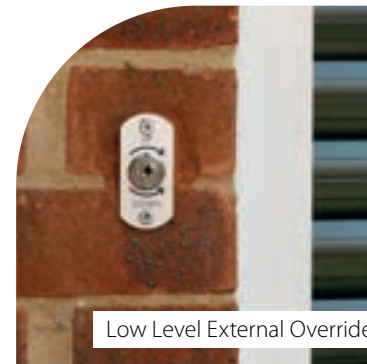

Remote control Keypad

Remote control keypad

(SeceuroGlide Original and SeceuroGlide Compact only)

The remote control keypad provides you with a secure, alternative option for controlling your door. Suitable for external installation, this wireless controller offers convenience without compromising security.

Powder coated end plates

When you order a half or full box enjoy complimentary powder coated end plates to ensure your door is fully matched. Plus, when you choose one of our woodgrain colours this is complimentary regardless of box choice and will be done in a colour closely resembling your door.

Full box

A full box completely conceals the roll. This option allows SeceuroGlide Original, LT and SeceuroGlide Compact doors to be fitted outside the garage. Boxes are supplied in white or brown as standard. They can also be supplied in any of the plain colour finishes for an additional surcharge.

Low level external override kit

(SeceuroGlide Original, LT and SeceuroGlide Compact only)

The low level external override kit enables the door to be opened manually in emergencies from both the inside and outside of the garage. If the garage door is the only means of entry you will require a low level external override kit.

Low Level External Override