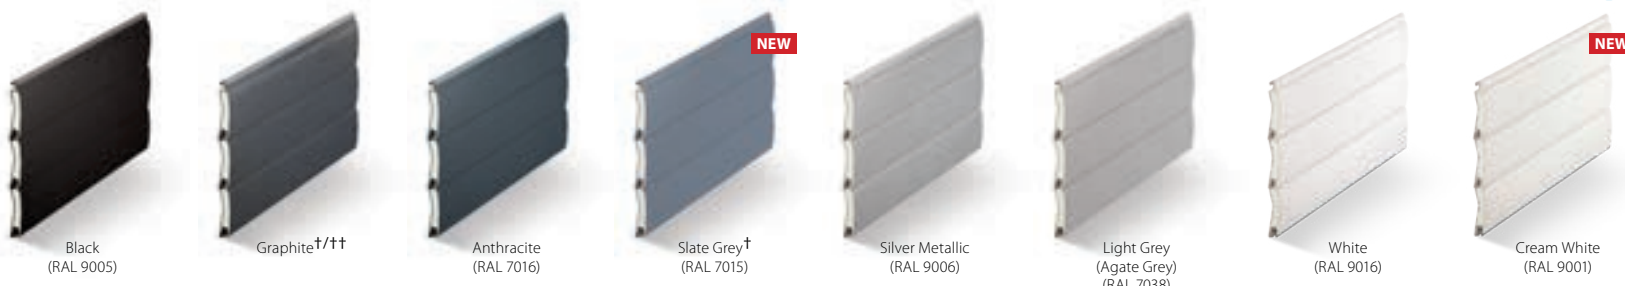

Colours.

This is where you can truly create your ideal garage door. Available in any RAL colour or BS colour, SeceuroGlide Roller garage Doors provide the opportunity to match your door to your windows, front door or even your car! Here are some of our most popular finishes.

Standard Colours 5 YR