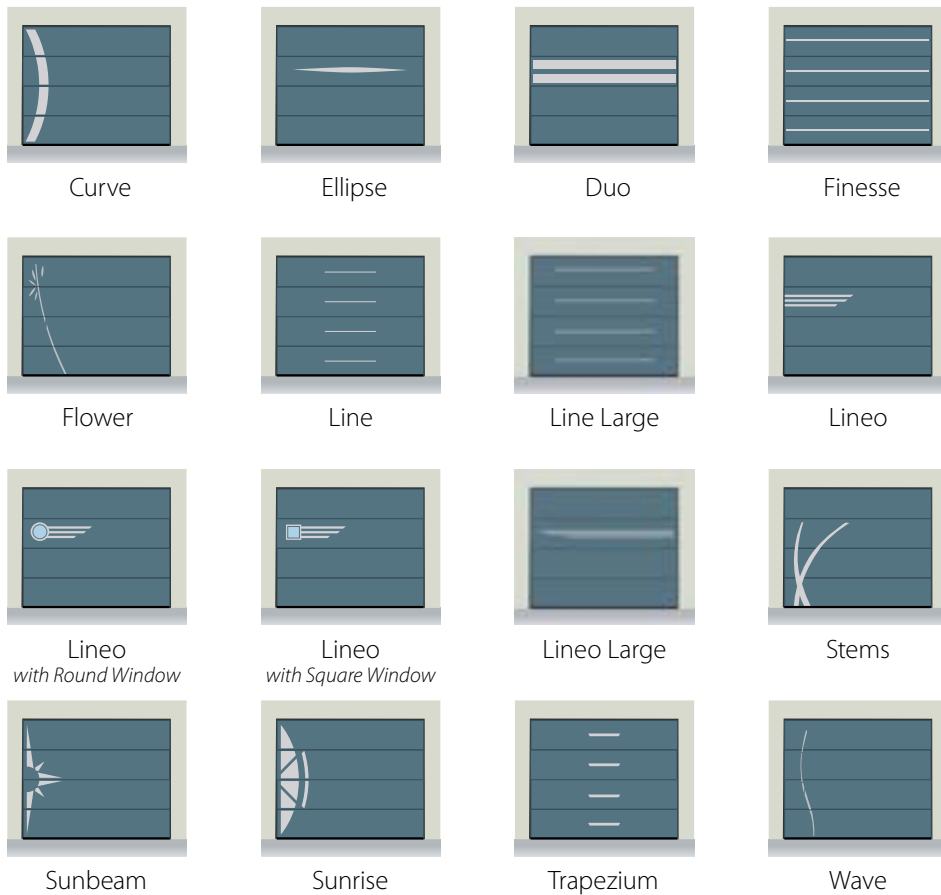

Round PVC Windows

With acrylic glazing.

Colour matched to the door.

Clear

Textured

Note: Window availability varies depending on the type of panel.

Elevate your garage door style.

Brushed Aluminium Decals **NEW**

Enhance your kerb appeal by adding a sleek decal design to any smooth or sandgrain Un-Ribbed door. From subtle modern lines to sculptural art-inspired shapes, personalise your SeceuroGlide Sectional Garage Door to match your home, and your style.