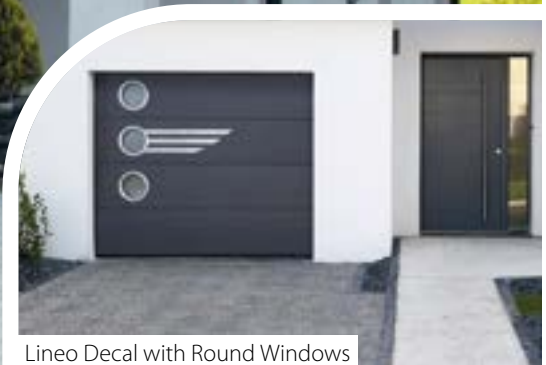

Lineo Decal with Round Windows