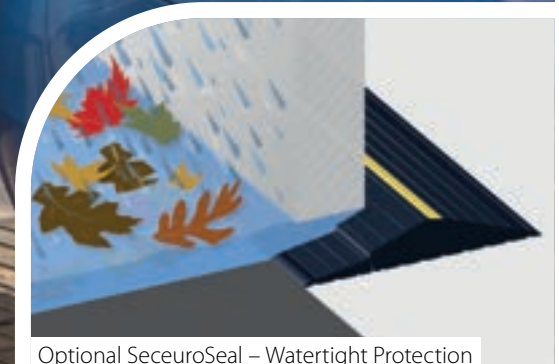

Anthracite Dura Finish - also available in Black

Superior Performance

Key Features

Dual-Wall Steel Panels

All-Round Weatherseals

Optional SecuroSeal – Watertight Protection

Keep your garage warm in the winter and cool in the summer with SeceuroGlide's insulated panels.