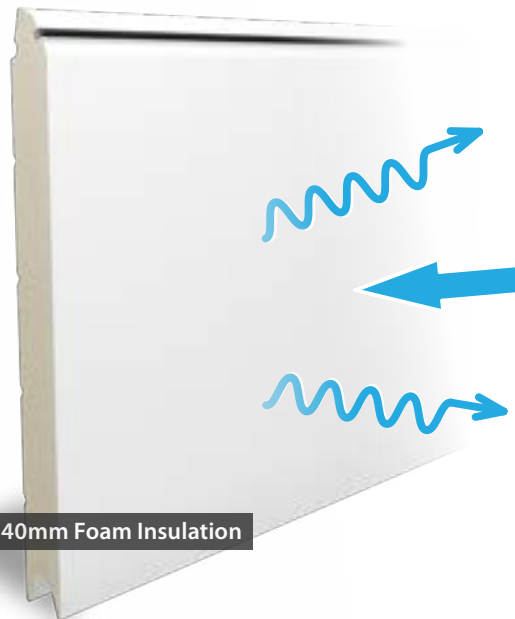

Heat and Sound Insulation

If, like nearly 50% of UK homeowners, your garage is your home-office, gym or workshop, you'll love the increased insulation provided by the 40mm thick SeceuroGlide panels. Each panel is constructed from two steel sheets which encase a foam core for strength and insulation. The steel is hot dip galvanised, before a primer and tough polyester finish coat is applied.

Built to Withstand the Weather

SeceuroGlide's range of finishes feature superior performance against corrosion and weathering. The surfaces are easy to clean with water and natural soap, so maintaining the pristine look of your garage door can be done in as little as 5 minutes. Substantial rubber seals reach 30mm into the opening at the top, sides and bottom of the door, providing protection against wind and rain.

Made to Measure

Every garage door is made to measure, meaning a bespoke fit for each and every house. A perfect fit means a perfect seal so your garage will remain watertight no matter what the British weather throws at us!

In partnership with the Weather Defender

The optional SeceuroSeal helps reduce water ingress, keeping the garage dry and clean from outside debris – even in the worst weather. Fitted on the ground underneath the door, SeceuroSeal is ideal for garages with uneven floors or those that lie at the bottom of a sloping driveway.

"My garage is my workshop, and the thick panels have definitely helped to keep my garage cosy, meaning I can work on my projects all-year-round!"